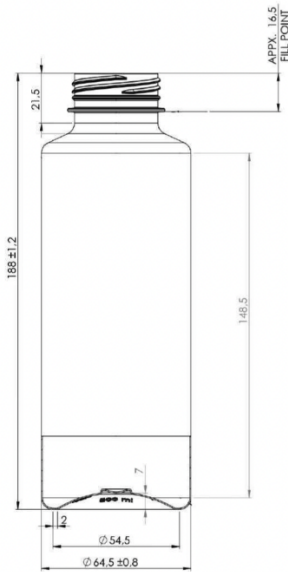

Baxter 500

General info

Item no. (SKU):	LS1231222102
Family / Range:	Baxter
Capacity:	500ml
Neck:	38mm 3-Start
Weight:	24
Shape:	Round
Material:	PET
Colour:	All Colours Available
Print Areas:	
Country of Origin:	Lithuania

Packaging Info

Packed in Boxes

Box Dimensions (mm):	594 x 394 x 448
Quantity per box (pcs):	120
Boxes per pallet (pcs):	20
Quantity per pallet (pcs):	2400
Net weight (kg):	58
Gross weight (kg):	79
Pallet height (mm):	2400

Packed in PE bags on trays (Full pallet)

Tray dimensions (mm):	1200 x 800 x 50
Quantity per tray (pcs):	224
Quantity per PE bag (pcs):	112
PE bags per tray (pcs):	2
Trays per pallet (pcs):	12
Quantity per pallet (pcs):	2688
Net weight (kg):	64
Gross weight (kg):	79
Pallet height (mm):	2400